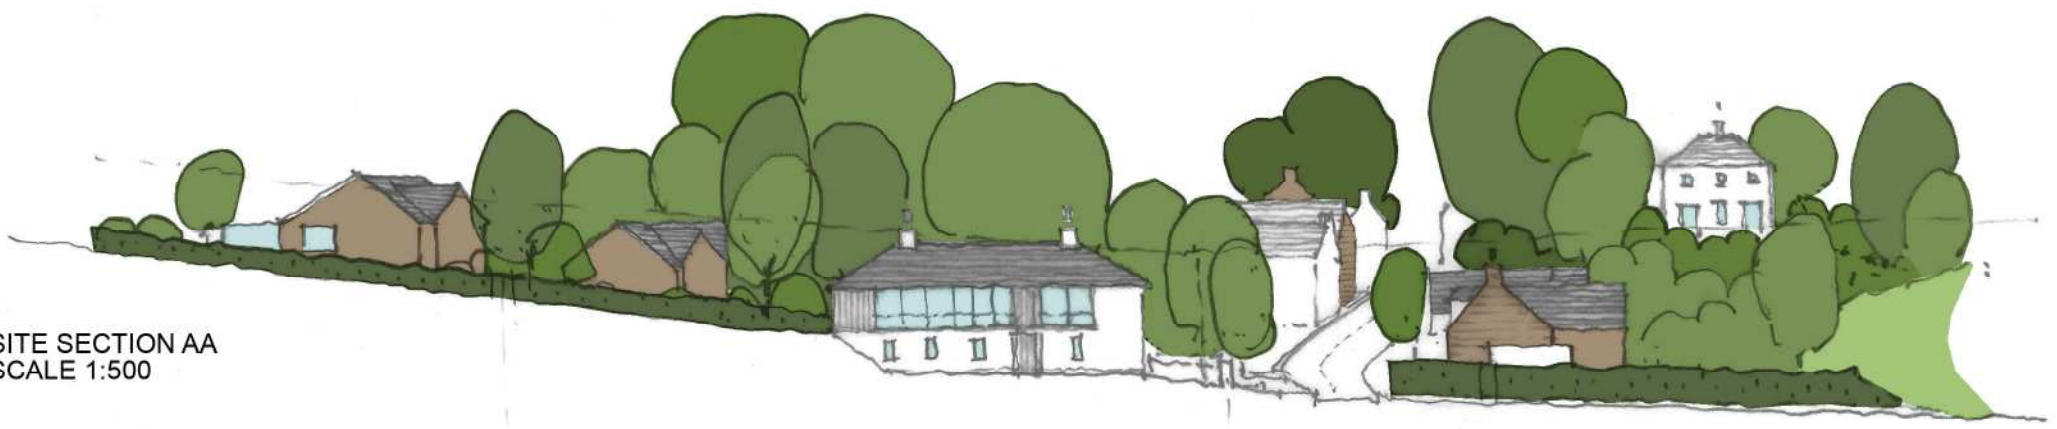

SITE PLAN
SCALE 1:500

SITE SECTION AA
SCALE 1:500

PROPOSED HOUSE SITE

scalebar
1:500

1 Wilderhaugh
Galashiels
TD1 1QJ
Tel 01896 753077
Fax 01896 756046
email info@camerons.td1.uk
www.camerons.td1.uk

Also at:
Suite 3, Waterside House
46 Shore
Leith
Edinburgh, EH6 6QU
Tel 01 31 553 7959

camerons

client: **Maria Walker
Walker Groundworks**

project: **New House, Morebattle**

title: **Site Plan and Site Section**

scale: **1:1000** @ A3

date: **04/12/19**

drawn: **NM**

file: